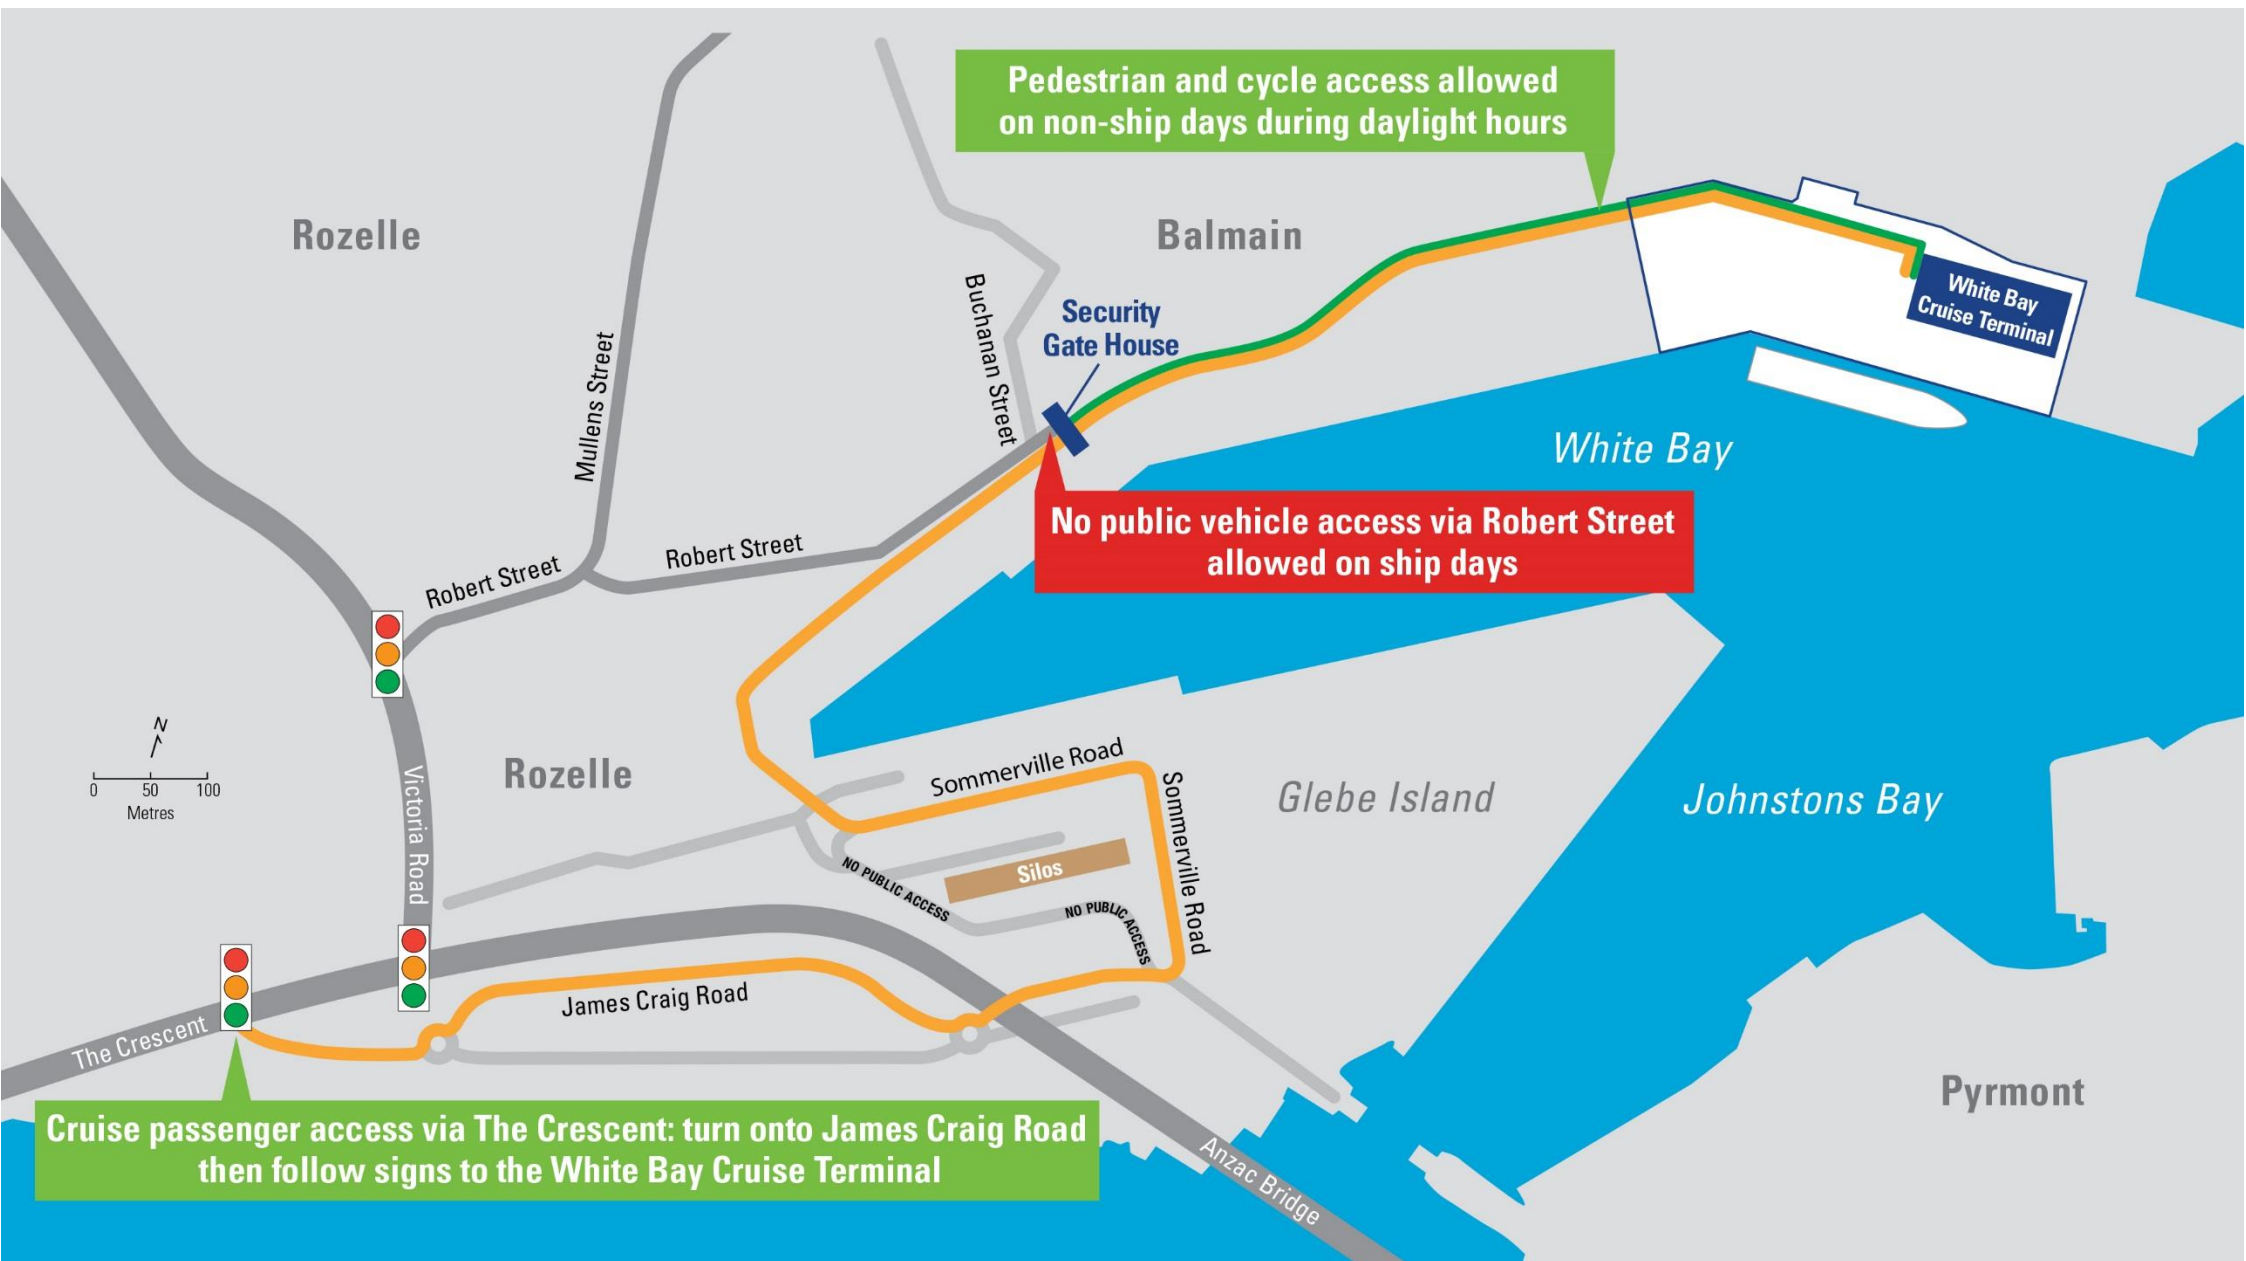

White Bay Cruise Terminal: Access and directions

To reduce the impact of traffic on our neighbours, public vehicle access to White Bay Cruise Terminal on cruise ship days is only available via The Crescent / James Craig Road and **NOT by Robert Street** in Balmain. Instead, enter James Craig Road via The Crescent and follow the signs to the terminal. Find out more at www.portauthoritynsw.com.au/cruise/.

Pedestrian and cycle access allowed on non-ship days during daylight hours

No public vehicle access via Robert Street allowed on ship days

Cruise passenger access via The Crescent: turn onto James Craig Road then follow signs to the White Bay Cruise Terminal